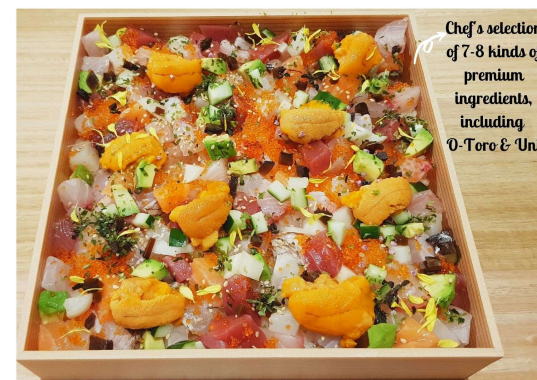

EBI & GINDARA BENTO 60

MIXED MINI DON 80

PREMIUM BARA CHIRASHI 220
(Sharing for 3-4 persons)

PREMIUM CHIRASHI 100 (for 1 box)
360 (for 4 boxes)

CHO MAKI BENTO 48

CHO BITES 48

PREMIUM BARA CHIRASHI 160
(Sharing for 2 persons)